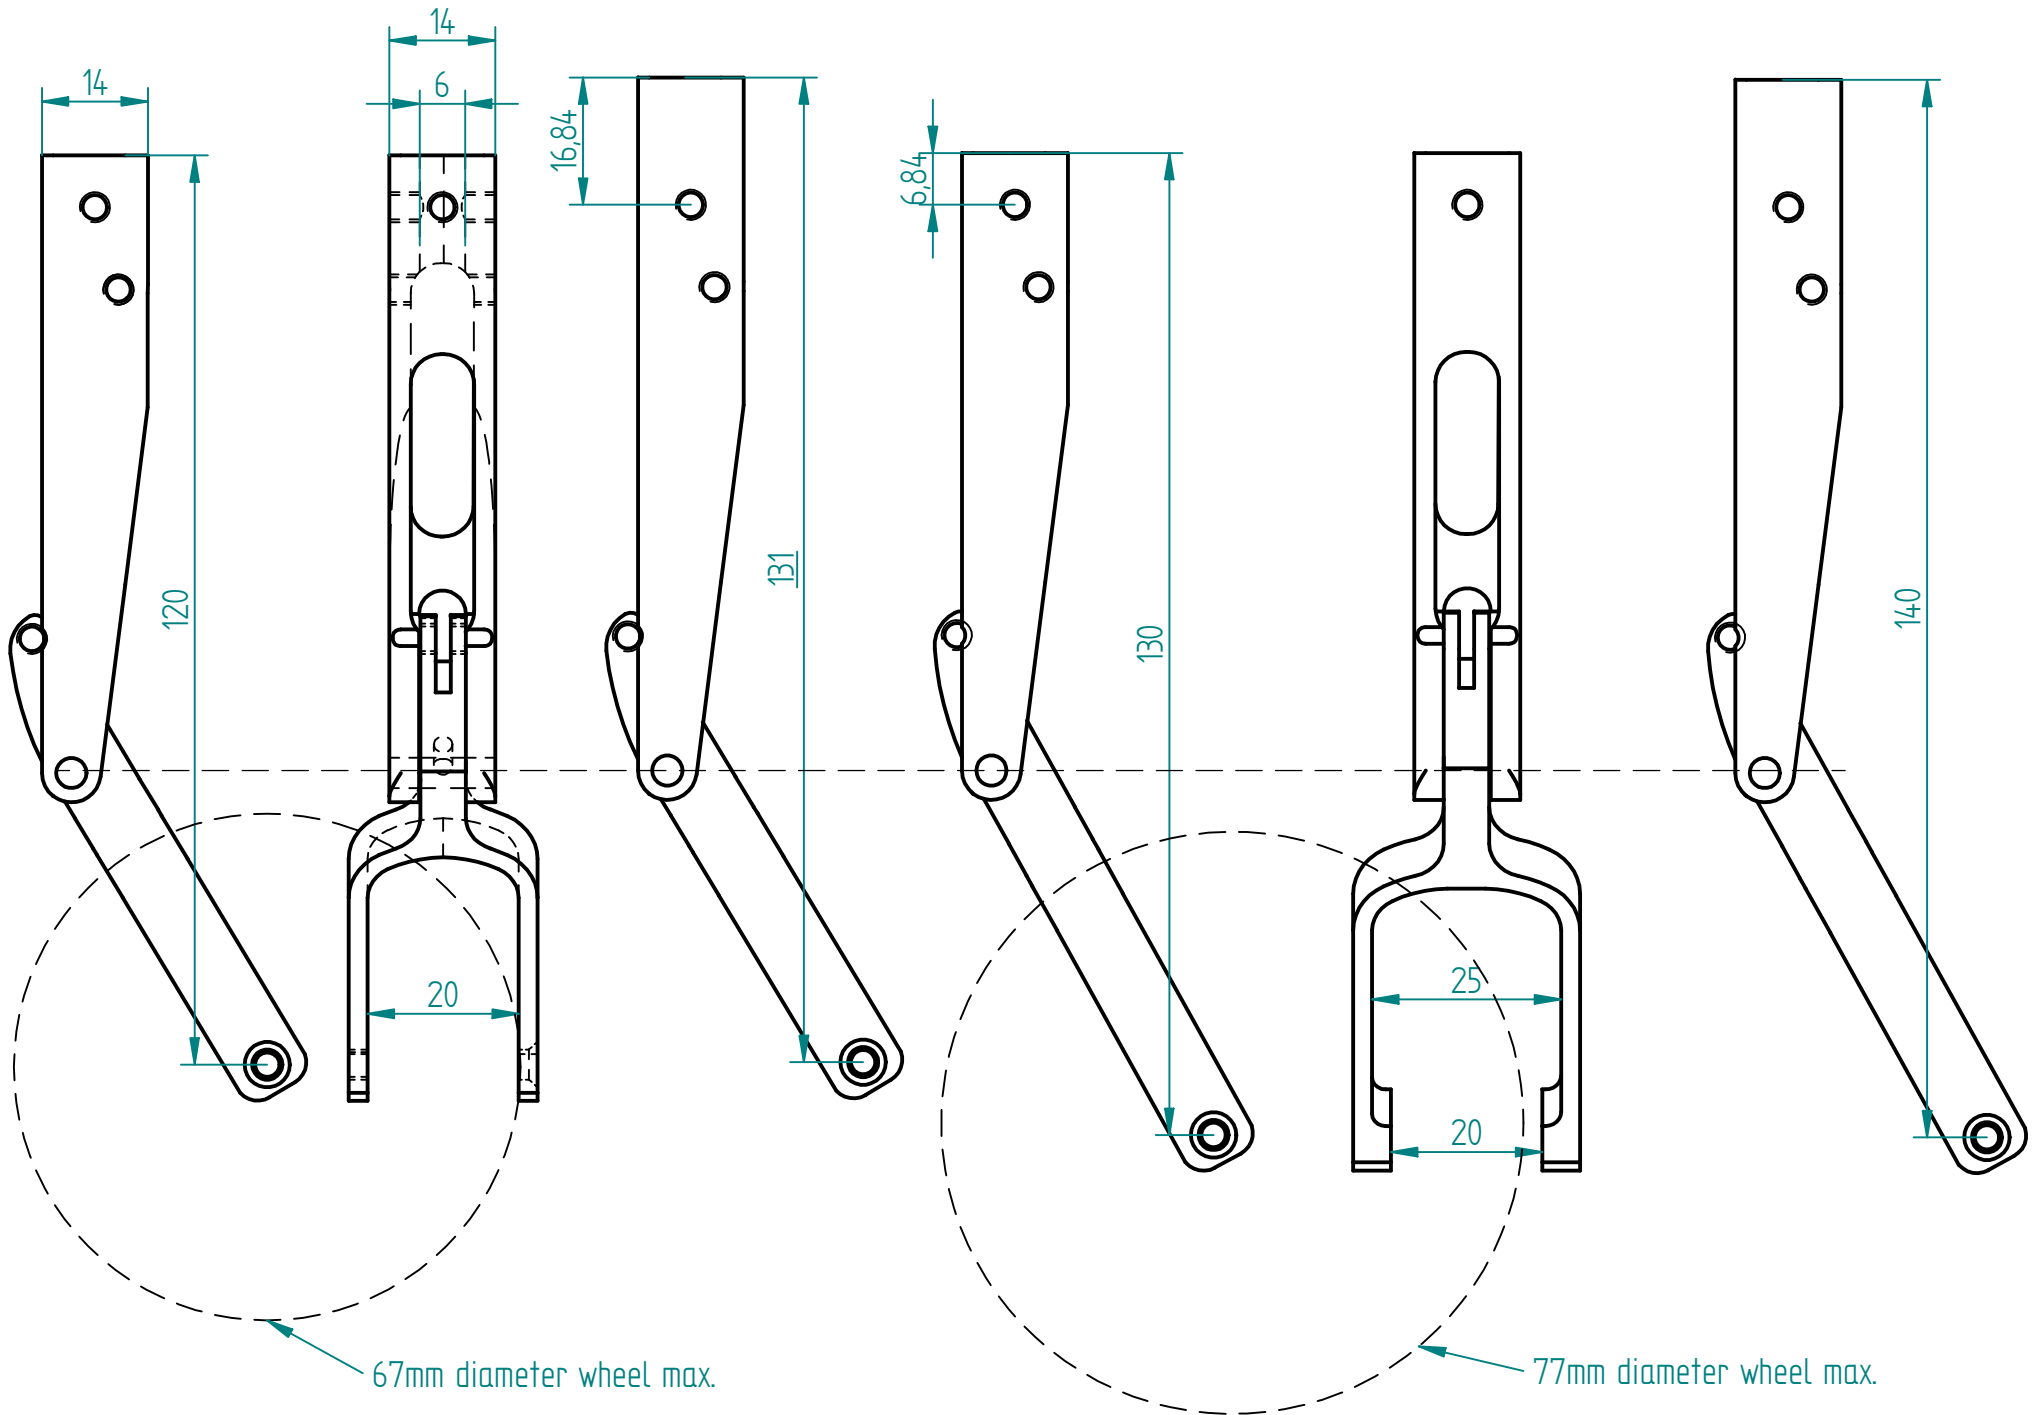

Struts MAIN 14mm

Sruts 14mm Nose/Fork